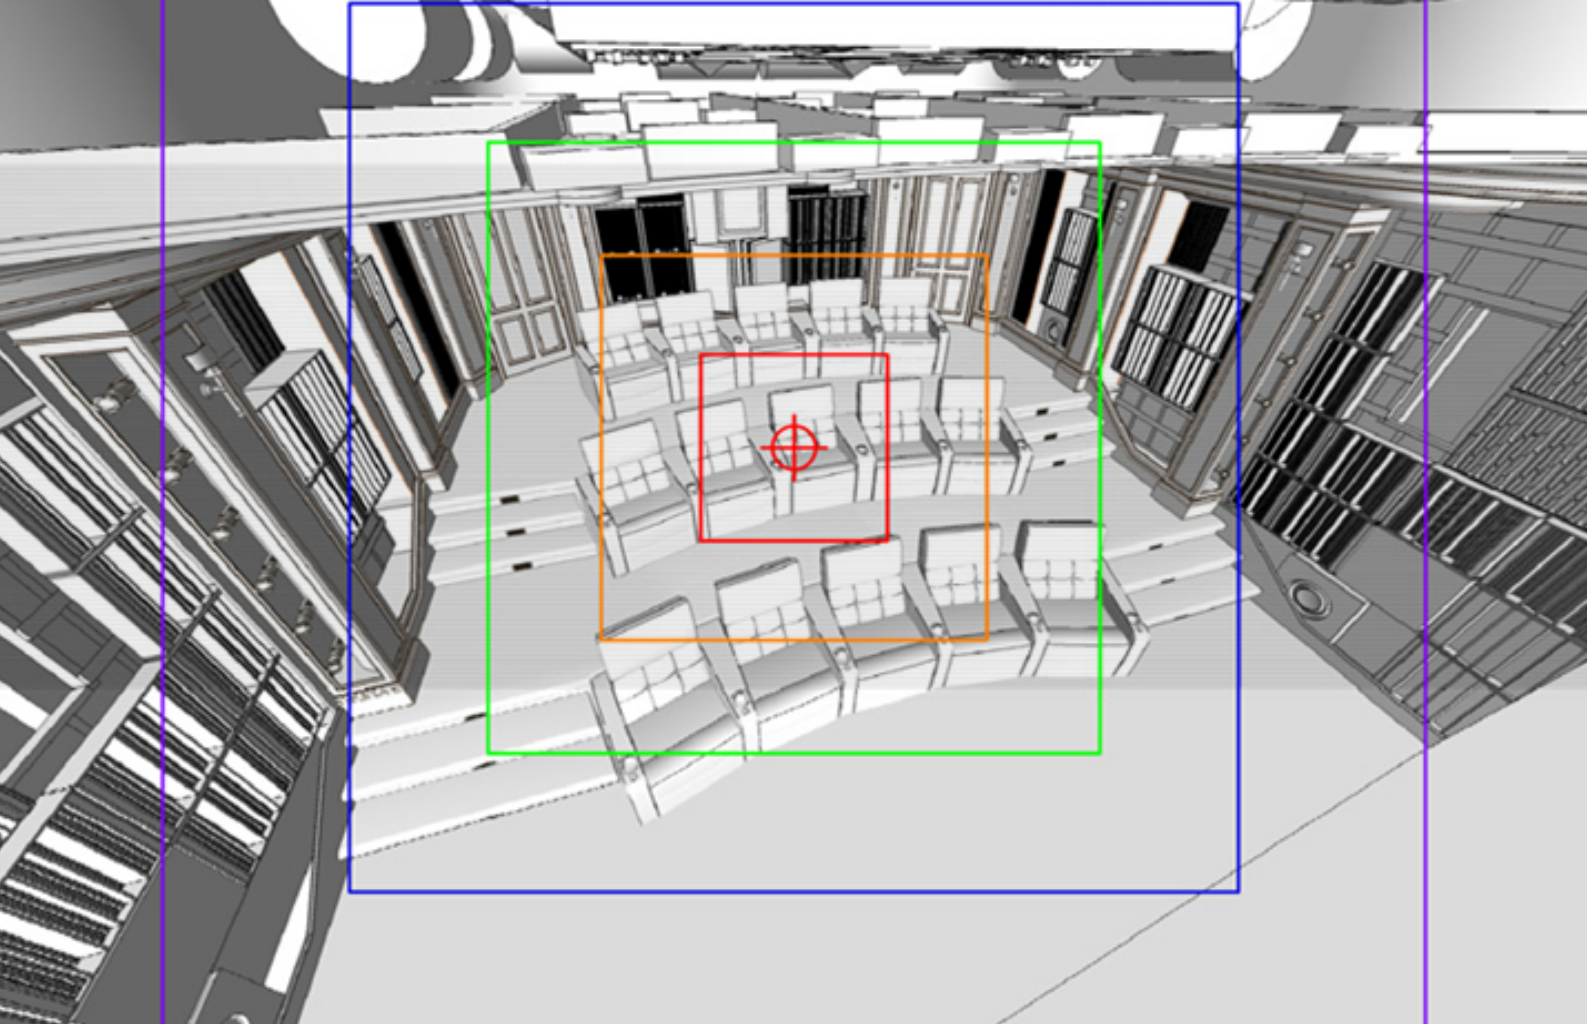

Our comprehensive measurements, calculations and calibration processes in audio, video, acoustics result in a Home Theatre system that delivers optimal AV performance in real-time in your space.

The art and science of Electrical, Audio-Video, Acoustics, Automation, Networking where theory meets real-world precision to bring your cinematic dreams to life.