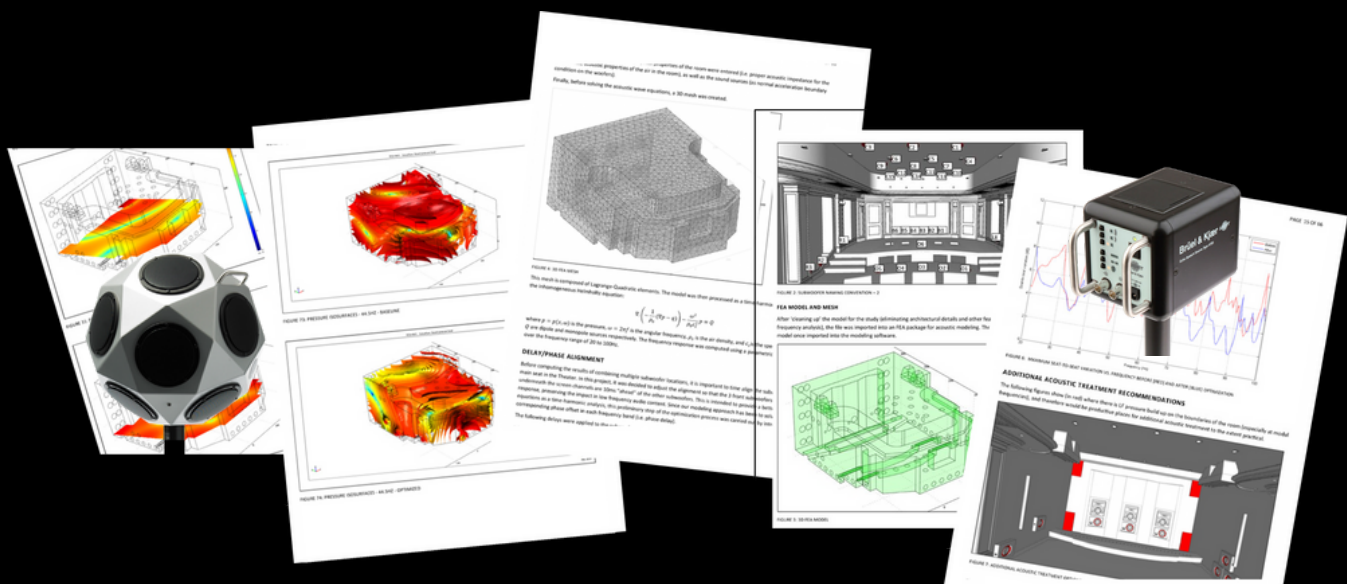

Our comprehensive measurements, calculations and calibration processes in audio, video, acoustics result in a Home Theatre system that delivers optimal AV performance in real-time in your space.

The art and science of Electrical, Audio-Video, Acoustics, Automation, Networking where theory meets real-world precision to bring your cinematic dreams to life.