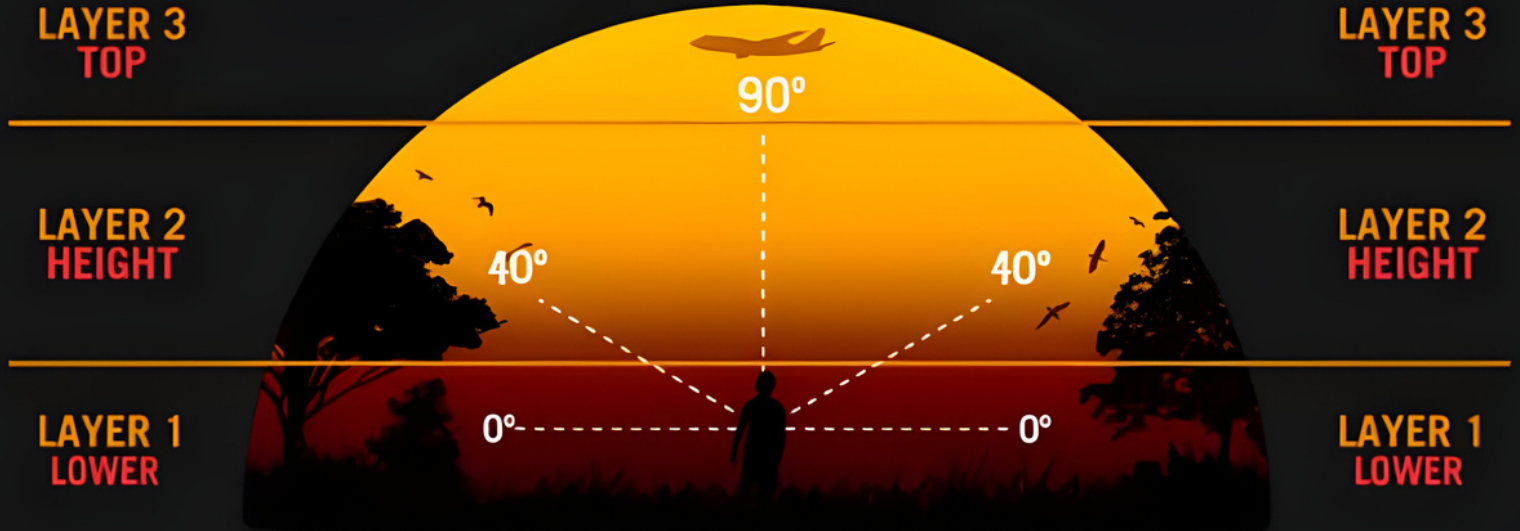

Audio Format	Channel Support	Object-Based Audio	Height Channels	Compatibility	Best For
Dolby Digital	5.1 (6 channels)	No	No	DVD, Blu-ray, streaming, broadcast	Entry-level home theatre setups
Dolby TrueHD	Up to 7.1 (8 channels)	No	No	Blu-ray, streaming (limited)	High-quality audio on Blu-ray
Dolby Atmos	Up to 64 speakers	Yes	Yes	Blu-ray, streaming, supported devices	Immersive soundscapes, object-based audio
DTS Digital Sound	5.1 (6 channels)	No	No	DVD, Blu-ray, streaming, broadcast	Standard audio on older content
DTS-HD Master Audio	Up to 7.1 (8 channels)	No	No	Blu-ray, streaming (limited)	High-quality audio on Blu-ray
DTS:X	Up to 32 speakers	Yes	Yes	Blu-ray, streaming, supported devices	Immersive sound, object-based audio
Auro-3D	Up to 13.1 (14 channels)	Yes	Yes	Specialized Blu-ray releases, supported devices	Height channels, natural sound reproduction
PCM (Pulse Code Modulation)	Varies	No	No	Blu-ray, gaming consoles, streaming	Uncompressed audio, versatile compatibility